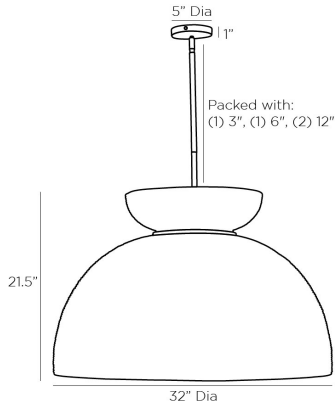

ARTERIOS

MIDORI PENDANT

45200
 H: 24.5 IN, Dia: 32.00 IN
 Natural Rattan
 Contract Suitable As Is

Classic mid-century forms get an organic update with natural materials. The silhouette is shaped from concentric lines of tightly wrapped natural rattan that houses a single glass globe. A thin matte white resin coating has been applied to the inside of the shade to seal the foundation, which is suspended by antique brass steel. Finish will vary. Additional pipe available (PIPE-505).

APPEARANCE

	Antique Brass
Material	Rattan, Resin, Steel
Finish	Antique Brass, Matte White, Natural
Finish Will Vary	true
Top Coat/Sealant	false

DIMENSIONS

Pendant	H: 21.5 IN, Dia: 32.00 IN
Minimum Hanging Height	24.5 IN
Maximum Hanging Height	51.5 IN
Canopy	H: 1 IN, Dia: 5.00 IN

WIRING

	UL,EU,SA
Rating	Indoor Only
Cord	10 FT, Clear/Silver, SVT
Socket	1, Type A - E26
Photographed Bulb	5" Frosted Globe Bulb
Maximum Watt	60
Voltage	110-120 V

CERTIFICATIONS

	Mexico
Certifications	Australia, European Union, United Arab Emirates, United States, Canada

COMPLIANCY

UL/ETL	Yes
CB	Yes
RoHS	true

SHIPPING

Shipping Requirements	TruckShip
Product Weight	20 LBS
Gross Weight 1	30 LBS
Shipping Box 1	H: 24 IN, L: 35.6 IN, W: 35.6 IN
Shipping Box 3	H: 0

ADDITIONAL INFO