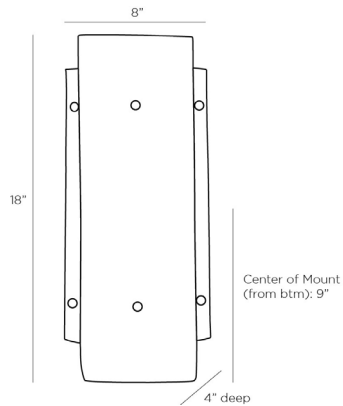

ARTERIOS

METAIRIE SCONCE

44784
H: 18 IN, W: 8 IN, D: 4 IN
Clear Crackled Glass
Contract Suitable As Is

A clear glass plate layered with crackled glass form the striking two-light sconce that is the Metairie. An antique brass iron backplate sets a refined tone to the sculptural form. Finish will vary. Damp-rated, although limited covered outdoor areas may affect finish.

APPEARANCE

Material	Glass, Iron
Material Type	Crackled
Finish	Antique Brass, Clear
Finish Will Vary	true
Top Coat/Sealant	false

DIMENSIONS

Center Of Mount From Btm	9 IN
Backplate	H: 12.5 IN, W: 4.5 IN, D: 0.5 IN
Mount	H: 12 IN, W: 4 IN

WIRING

	UL,EU,SA
Rating	Damp
Certification Note	WITH BLACK SOCKETS
Cord	1 FT, Clear/Silver, SVT
Socket	4, Type B - E12
Photographed Bulb	Clear Straight Tip Candelabra Bulb
Maximum Watt	25
Voltage	110-120 V