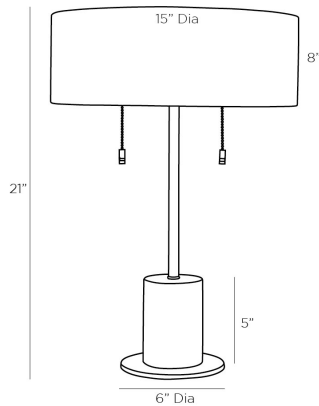

ARTERIOS

MARCEL LAMP

44755

H: 21 IN, Dia: 15.00 IN
Bronze, Gray Marble
Contract Suitable As Is

The Marcel is inspired by constructivist design through rich materials and minimalist construction. The slender silhouette is crafted from bronze iron and is met with a gray marble columnar base. Complete with a matching bronze iron drum shade and double-pull chain. Finish and marble will vary.

APPEARANCE

Material	Iron, Marble
Finish	Bronze, Gray
Finish Will Vary	true
Top Coat/Sealant	true

DIMENSIONS

Shade	3.50
Body	Top: 15.00 IN, Dia: 15.00 IN, Side: 8 IN
Base	H: 16 IN
Foot Print	H: 0.25 IN, Dia: 6.00 IN
	Dia: 6.00 IN

WIRING

	3C,AE,AU,EU,SA,UK,UL
Rating	Indoor Only
Tilt Test	10 Degrees - AU
Cord	10 FT, Back of Lamp Base, Clear/Silver, SPT-2
Socket	2, Bronze, Type A - E26
Switch	At Socket, On/Off Pull Chain
Maximum Watt	40
Voltage	110-120 V