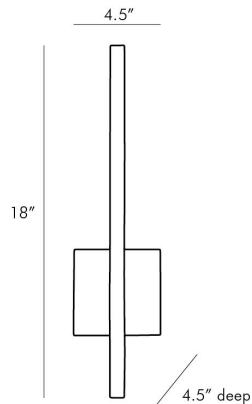

ARTERIOS

SIMBA SCONCE

49246
H: 18 IN, W: 4.5 IN, D: 4.5 IN
Antique Brass
Contract Suitable As Is

At first, you might think this is merely a modernist wall sculpture—but look again. Switch on the light to reveal its hidden LED light fixture, which is concealed in the linear design. It shines against the wall to reflect ambient light back into the space. The steel sconce is completely finished in antique brass, to grace any space with a hint of modern luxury. This sconce would look great mounted along a hallway or flanking a fantastic piece of art.

APPEARANCE

Material Steel
Finish Antique Brass
Top Coat/Sealant true

DIMENSIONS

Center Of Mount From Btm 6 IN
Backplate H: 4.5 IN, W: 4.5 IN, D: 1.5 IN

WIRING

UL,EU,SA
Rating Indoor Only
LED Color Temp 2700K
LED Compatible Dimmer 0-10 V Dimmer
LED Lumens 990
Cord 1 FT, Black, SVT
Socket 1, Integrated LED
Maximum Watt 10
Voltage 110-120 V
LED Lifespan 20,000

CERTIFICATIONS

Certifications Mexico
Australia, European Union, United Arab Emirates, United States, Canada

COMPLIANCY

UL/ETL Yes
CB Yes
RoHS true

SHIPPING

Product Weight 2.5 LBS
Gross Weight 4.55 LBS
Shipping Box 1 H: 11 IN, L: 23 IN, W: 10 IN