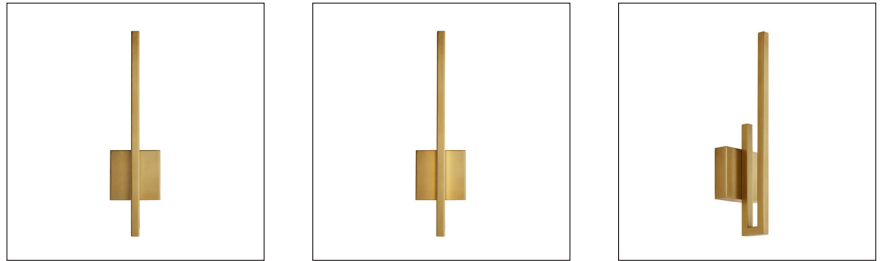

ARTERIOS

SIMBA SCONCE

49246
H: 18 IN, W: 4.5 IN, D: 4.5 IN
Antique Brass
Contract Suitable As Is

At first, you might think this is merely a modernist wall sculpture—but look again. Switch on the light to reveal its hidden LED light fixture, which is concealed in the linear design. It shines against the wall to reflect ambient light back into the space. The steel sconce is completely finished in antique brass, to grace any space with a hint of modern luxury. This sconce would look great mounted along a hallway or flanking a fantastic piece of art.

APPEARANCE

Material Steel
Finish Antique Brass
Top Coat/Sealant true

DIMENSIONS

Center Of Mount From Btm 6 IN
Backplate H: 4.5 IN, W: 4.5 IN, D: 1.5 IN

WIRING

UL,EU,SA
Rating Indoor Only
LED Color Temp 2700K
LED Compatible Dimmer 0-10 V Dimmer
LED Lumens 990
Cord 1 FT, Black, SVT
Socket 1, Integrated LED
Maximum Watt 10
Voltage 110-120 V
LED Lifespan 20,000