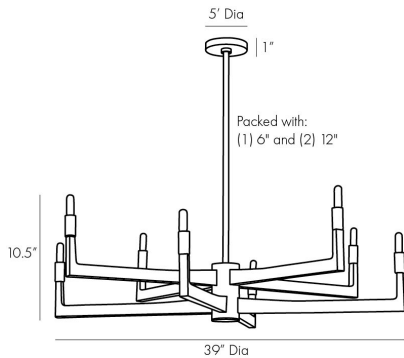

ARTERIOS

GRIFF CHANDELIER

89485

H: 19 IN, Dia: 39.00 IN

Antique Brass

Contract Suitable As Is

Sleek, modern and unexpectedly full of texture, the Griff delivers an unrivaled dynamic to a space. Its slender profile is composed of solid steel, which has been finished in antique brass and chiseled with a chattered detail that lends a handcrafted character to the piece. A focal point for any modern setting, though we see this chandelier styled over a dining table. For a larger tablescape, try hanging in multiples to maximize impact. Finish will vary. Additional pipe available (PIPE-232). Damp rated, although limited outdoor conditions may affect finish. Damp-rated, although limited covered outdoor areas may affect finish.

APPEARANCE

Material	Steel
Finish	Antique Brass
Finish Will Vary	true
Top Coat/Sealant	true

DIMENSIONS

Chandelier	H: 10.5 IN, Dia: 39.00 IN
Minimum Hanging Height	19 IN
Maximum Hanging Height	49 IN
Canopy	H: 1 IN, Dia: 5.00 IN

WIRING

	UL,EU,SA
Rating	Damp
Cord	10 FT, Clear/Silver, SVT
Socket	8, Type B - E12
Maximum Watt	60
Voltage	110-120 V

CERTIFICATIONS

Certifications	Mexico Australia, European Union, United Arab Emirates, United States, Canada
----------------	--

COMPLIANCY

UL/ETL	Yes
CB	Yes
RoHS	true

SHIPPING

Product Weight	13.4 LBS
Gross Weight 1	28 LBS
Shipping Box 1	H: 43 IN, L: 43 IN, W: 14.5 IN

REPLACEMENT PARTS

Replacement Part 1	PIPE-232
Replacement Part 1 Dim	(1) 6", (1) 12"
Replacement Part 2	CANOPY-497
Replacement Part 2 Dim	1" x 5"