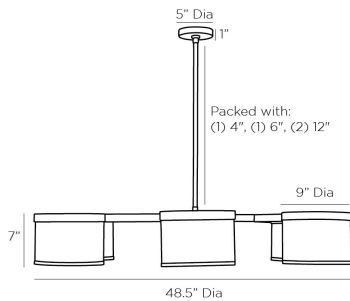

## MAX CHANDELIER

89477

H: 14 IN, Dia: 48.50 IN

Chattered Antique Brass, White Linen

Contract Suitable As Is

The Max Chandelier echoes Bauhaus-Constructivist style in modern form. Three arms spider out of the antique brass steel frame to each showcase two white linen shades. A chattered texture has been applied to the armature and the matching steel trim, which adds to its luster. Each shade features a fabric diffuser to create a warm glow and elevate the aesthetic. Additional pipe available (PIPE-508). Damp-rated, although limited covered outdoor areas may affect finish.

### DIMENSIONS

	9.00
Chandelier	H: 7 IN, Dia: 48.50 IN
Minimum Hanging Height	14 IN
Maximum Hanging Height	44 IN
Canopy	H: 1 IN, Dia: 5.00 IN

### WIRING

	UL,EU,SA
Rating	Damp
Cord	10 FT, Black/White, SVT
Socket	6, Type B - E12
Photographed Bulb	2" Frosted Globe Bulb
Maximum Watt	60
Voltage	110-120 V

### REPLACEMENT PARTS

Replacement Part 1	PIPE-508
Replacement Part 1 Dim	(1) 4", (1) 6", (1) 12"
Replacement Part 2	CANOPY-600
Replacement Part 2 Dim	1" x 5" Dia