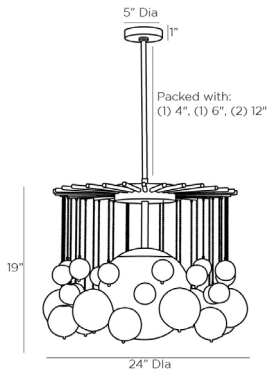

## MIRA CHANDELIER

89493

H: 24 IN, Dia: 24.00 IN

Antique Brass, Opal Glass

Contract Suitable As Is

The Mira, as prominent a chandelier as its namesake constellation. The almost cloud-like construction is crafted from a myriad of opal seedy glass globes that surround a larger opal glass globe, each suspended from dainty antique brass steel chains on a matching frame. This one-light electrolier illuminates each globe, along with the steel chains, by ricocheting light particles between the materials. A statement piece for any setting. Additional pipe available (PIPE-504). Damp-rated, although limited covered outdoor areas may affect finish.

### DIMENSIONS

Chandelier	H: 19 IN, Dia: 24.00 IN
Minimum Hanging Height	24 IN
Maximum Hanging Height	54 IN
Canopy	H: 1 IN, Dia: 5.00 IN

### WIRING

	UL,EU,SA
Rating	Damp
Cord	7 FT, Clear/Silver, SVT
Socket	1, Type A - E26
Photographed Bulb	3" Frosted Globe Bulb
Maximum Watt	60
Voltage	110-120 V

### REPLACEMENT PARTS

Replacement Part 1	PIPE-504
Replacement Part 1 Dim	(1) 4", (1) 6", (1) 12"
Replacement Part 2	CANOPY-590
Replacement Part 2 Dim	1" x 5" Dia