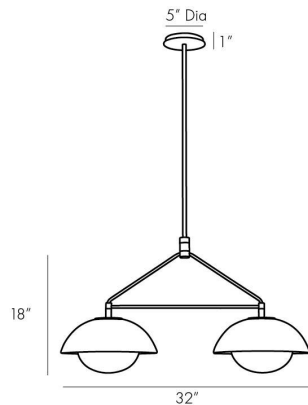

ARTERIO RS

GLAZE LINEAR PENDANT

Workshop/APD

DA49001

Ivory Stained Crackle, Ceramic

The Glaze collection is an ode to hand craftsmanship, inspired by beautiful glazed tableware and ceramics that reveal the hand of the maker. The Glaze linear pendant super geometric blackened steel armature - elevated by textural knurled detailing - is paired with rounded ceramic shades in a unique ivory stained crackle glaze and soft frosted glass that casts a flattering glow. A showstopper designed to hold its own, the glaze pendant also offers endless installation possibilities when hung in multiples or with coordinating single glaze pendants for large spaces and

APPEARANCE

Materials	Ceramic, Ceramic, Steel, Glass, Steel
Finishes	Ivory Stained Crackle, Ivory Stained Crackle, Blackened Steel, Opal, Blackened Steel
Finish Will Vary	Yes
Top Coat/Sealant	No

DIMENSIONS

Overall	W: 32 in x D: 12 in x H: 45 in
Shade	Dia: 12.0 in
Canopy	Dia: 5.0 in x H: 1 in
Chandelier	W: 32 in x D: 12 in x H: 18 in
Maximum Hanging Height as Sold	71 in
Minimum Hanging Height as Sold	45 in

WIRING

Wire Rating	Damp
Cord	7 FT, Black, SVT
Socket	2, Type A - E26
Suggested Bulb Type	G16.5
Maximum Wattage	40.0
Voltage	110-120 V

CERTIFICATIONS & COMPLIANCY

Certifications	Middle East, European Union, United Kingdom, Australia, Mexico, United States, Canada
Compliance	RoHS, UL/ETL, CB

SHIPPING

Product Weight	16.0 lbs
Gross Weight 1	22.0 lbs
Shipping Box 1	W: 12.0 in x D: 25.5 in x H: 30.0 in

CONTRACT

Contract Suitability	Contract Suitable As Is

COMPONENTS

Pipe or Chain Included (3) 26"

ADDITIONAL PARTS AVAILABLE

PIPE-465 (1) 6", (1) 12"

REPLACEMENT PARTS

DA49001CER
DA49001GLS
CANOPY-481