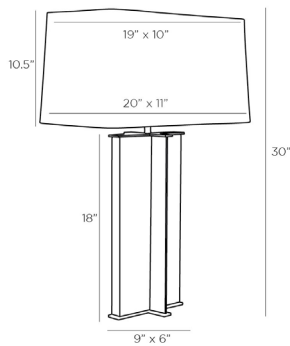

## LYON LAMP

49089-158  
H: 30 IN, W: 20 IN, D: 11 IN  
Bronze, White Alabaster  
Contract Suitable As Is

Both modern and classic, the Lyon Lamp combines the beauty of natural materials with strong architectural elements. The white alabaster slab is structured by a bronze steel i-beam inspired framework. Topped with a rectangular white linen shade with white cotton lining and a bronze cylinder finial. Complete with a black cloth cord. Finish will vary.

### APPEARANCE

Material	Alabaster, Cotton, Linen, Steel
Finish	Bronze, White
Finish Will Vary	true
Top Coat/Sealant	true
Finial Description	Bronze Cylinder
Finial Dimension	1" x 1"

### DIMENSIONS

Shade	Top: 10 IN, Top: 19 IN, D: 11 IN, W: 20 IN, Side: 10.5 IN
Body	H: 18 IN, W: 9 IN, D: 6 IN
Neck	H: 2 IN, Dia: 0.50 IN
Foot Print	W: 9 IN, D: 6 IN
Harp	9 IN

### WIRING

	3C,AE,AU,EU,SA,UK,UL
Rating	Indoor Only
Tilt Test	10 Degrees - AU
Cord	10 FT, Back of Lamp Base, Black Cloth, SPT-2
Socket	1, Brass, Type A - E26
Switch	3-Way Rotary, At Socket
Maximum Watt	150
Voltage	110-120 V