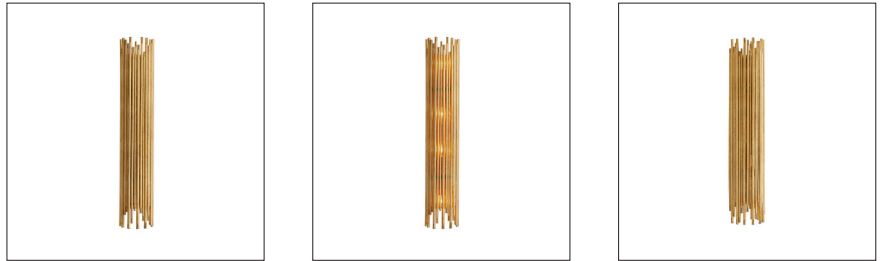

ARTERIO RS

PRESCOTT SCONCE

42045
H: 26 IN, W: 5 IN, D: 4.5 IN
Gold Leaf
Contract Suitable As Is

A new addition to the Prescott family, this two-light sconce is reflective and refined. Featuring a layered tubular iron frame finished in gold leaf. Finish will vary. Damp-rated, although limited covered outdoor areas may affect finish.

APPEARANCE

Material	Iron
Finish	Gold Leaf
Finish Will Vary	true
Top Coat/Sealant	true

DIMENSIONS

Center Of Mount From Btm	11 IN
Backplate	H: 22.5 IN, W: 4 IN, D: 0.5 IN

WIRING

	UL,EU,SA
Rating	Damp
Cord	1 FT, Black/White, SVT
Socket	4, Type B - E12
Maximum Watt	25
Voltage	110-120 V