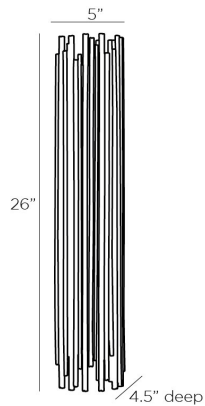

ARTERIO RS

PRESCOTT SCONCE

42045
H: 26 IN, W: 5 IN, D: 4.5 IN
Gold Leaf
Contract Suitable As Is

A new addition to the Prescott family, this two-light sconce is reflective and refined. Featuring a layered tubular iron frame finished in gold leaf. Finish will vary. Damp-rated, although limited covered outdoor areas may affect finish.

APPEARANCE

Material	Iron
Finish	Gold Leaf
Finish Will Vary	true
Top Coat/Sealant	true

DIMENSIONS

Center Of Mount From Btm	11 IN
Backplate	H: 22.5 IN, W: 4 IN, D: 0.5 IN

WIRING

	UL,EU,SA
Rating	Damp
Cord	1 FT, Black/White, SVT
Socket	4, Type B - E12
Maximum Watt	25
Voltage	110-120 V

CERTIFICATIONS

Certifications	Mexico Australia, European Union, United Arab Emirates, United States, Canada
----------------	--

COMPLIANCY

UL/ETL	Yes
CB	Yes
RoHS	true

SHIPPING

Product Weight	11 LBS
Gross Weight 1	13.5 LBS
Shipping Box 1	H: 29.13 IN, L: 7.48 IN, W: 7.09 IN