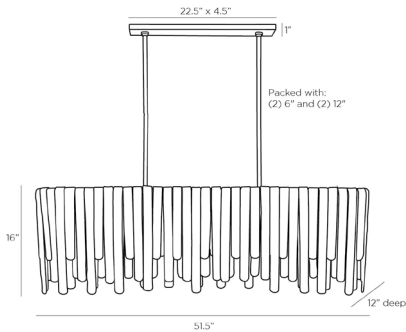

ARTERIOS

LEIGHTON CHANDELIER

89065

H: 21 IN, W: 51.5 IN, D: 12 IN
 Antique Brass, Clear Seedy
 Contract Suitable As Is

Inspired by the majestic beauty of Multnomah Falls, the Leighton provides a dramatic sense of movement through each unique cascading element. Individual panels of clear seedy glass suspend from a large oblong-shaped antique brass iron frame. The panels vary in size and are suspended at alternating heights, offering a lustrous glimmer and create a unique lightscape. Finish will vary. Additional pipe available (PIPE-457). Damp-rated, although limited covered outdoor areas may affect finish.

APPEARANCE

Material	Glass, Iron
Material Type	Seedy
Finish	Antique Brass, Clear
Finish Will Vary	true
Top Coat/Sealant	true

DIMENSIONS

Chandelier	H: 16 IN, W: 51.5 IN, D: 12 IN
Minimum Hanging Height	21 IN
Maximum Hanging Height	35 IN
Canopy	H: 1 IN, W: 22.5 IN, D: 4.5 IN

WIRING

	UL,EU,SA
Rating	Damp
Cord	7 FT, Clear/Silver, SVT
Socket	7, Type A - E26
Maximum Watt	60
Voltage	110-120 V

CERTIFICATIONS

Certifications	Mexico Australia, European Union, United Arab Emirates, United States, Canada
----------------	--

REPLACEMENT PARTS

Replacement Part 1	PIPE-457
Replacement Part 1 Dim	(1) 6" and (1) 12"
Replacement Part 2	CANOPY-555
Replacement Part 2 Dim	1" x 22.5" x 4.5"

CONTRACT

Contract Suitable	true
-------------------	------