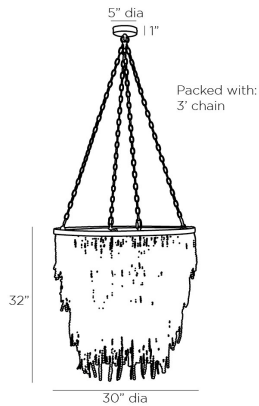

ARTERIOS

LIZZY CHANDELIER

85024
H: 54.5 IN, Dia: 30.00 IN
Black, Gray and White
Contract Suitable As Is

Showcasing unique design and materials, the Lizzy Chandelier is created with a layered concentric construction crafted from black, gray, and white wooden beads that are strung from an antique brass iron frame. The melange of neutral hues, along with the cascading formation of the beads, creates an ombré effect. A cluster of five lights illuminate the entire piece and highlights every detail and texture. Finish will vary. Additional chain available (CHN-249).

APPEARANCE

Material	Iron, Wood
Finish	Antique Brass, Black, White and Gray
Finish Will Vary	true
Top Coat/Sealant	false

DIMENSIONS

Chandelier	H: 32 IN, Dia: 30.00 IN
Minimum Hanging Height	54.5 IN
Maximum Hanging Height	90.5 IN
Canopy	H: 1 IN, Dia: 5.00 IN