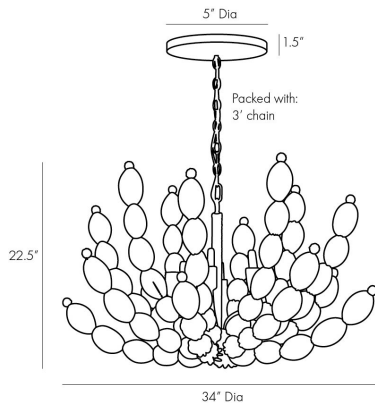

## INDI CHANDELIER

85021  
H: 24 IN, Dia: 34.00 IN  
White Painted Wood, White  
Contract Suitable As Is

Southwest inspiration meets unconventional design to create this overtly organic chandelier. A white iron foundation is encased by a matching white wood, carved in a cactus-like arrangement. Each arm has been embellished with clusters of coco shell, a detail that further plays up its perennial inspiration. The unique shape slightly conceals six bulbs that brilliantly illuminate a space, while working in tandem with the design to create an even more brilliant shadow play. Though its characteristics favor greenery, it is a perfect addition to coastal settings. Finish will vary. Additional chain available (CHN-241).

### APPEARANCE

Material	Coconut, Iron, Wood
Material Type	Beads, Beech
Finish	White
Finish Will Vary	true
Top Coat/Sealant	true
Link	Open

### DIMENSIONS

Chandelier	H: 22.5 IN, Dia: 34.00 IN
Minimum Hanging Height	24 IN
Maximum Hanging Height	60 IN
Canopy	H: 1.5 IN, Dia: 5.00 IN

### WIRING

	UL,EU,SA
Rating	Indoor Only
Cord	10 FT, Clear/Silver, SVT
Socket	6, Type B - E12
Photographed Bulb	Small Clear Tubular Bulb
Maximum Watt	40
Voltage	110-120 V