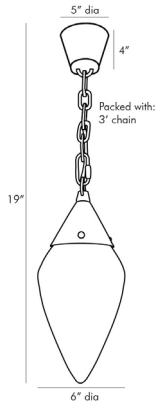

ARTERIOS

BERKLEY PENDANT

49379
 H: 19 IN, Dia: 6.00 IN
 Antique Brass, Clear Crystal
 Contract Suitable As Is

The foundation of this piece is composed of a solid clear crystal diffuser that is stylishly suspended by an antique brass steel chain. The chain features an alternating diamond to oval pattern delivering a geometric dynamic that complements its sleek appeal. A neatly concealed LED light imparts an ultra-modern element on this piece while providing a soft illuminating glow to its surroundings. Damp-rated, although limited covered outdoor conditions may affect finish.

APPEARANCE

Material Crystal, Steel
 Finish Antique Brass
 Top Coat/Sealant true
 Link Welded

DIMENSIONS

Pendant H: 12 IN, Dia: 6.00 IN
 Minimum Hanging Height 19 IN
 Maximum Hanging Height 55 IN
 Canopy H: 3 IN, Dia: 5.00 IN