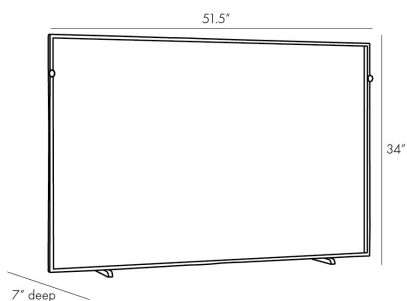

## GITA LARGE FIRE SCREEN

4870  
H: 34 IN, W: 51.5 IN, D: 7 IN  
Antique Brass  
Contract Suitable As Is

Distinguished by its simplicity and elegant lines, this classic fire screen is punctuated by detailed knobs resembling scarabs—a historical nod to the Egyptian beetle, which is adored for its charm and is considered a talisman of hope and good luck. The iron frame is finished in antique brass, delivering a subtle sophistication. This piece is a larger version of our Gita Fire Screen. Screens may tarnish when exposed to high heat.

### DIMENSIONS

Foot Print	W: 26 IN, D: 7 IN
------------	-------------------