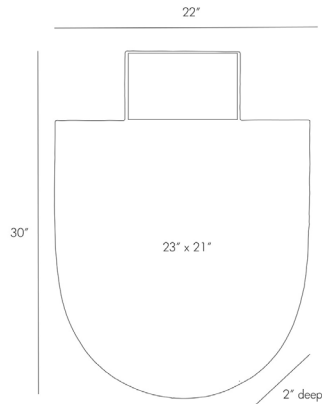

ARTERIOS

LIANNA MIRROR

2794
H: 30 IN, W: 22 IN, D: 2 IN
Gold
Contract Suitable As Is

The Lianna Mirror's unique shape is a statement in itself, but combined with a hammered, gold-finished iron frame and black chiseled marble crown, it becomes a true focal point for any room. Features a security cleat attachment. Marble may vary.

APPEARANCE

Material	Iron, Marble, Mirror
Material Type	Chiseled, Painted
Finish	Black, Plain
Finish Will Vary	true
Top Coat/Sealant	true

DIMENSIONS

Mirror Size	6 H: 23 IN, W: 21 IN
-------------	-------------------------

SHIPPING

Shipping Requirements	TruckShip
Product Weight	29 LBS
Gross Weight 1	39.4 LBS
Shipping Box 1	H: 35 IN, L: 27 IN, W: 12 IN

ADDITIONAL INFO

Hanger Position	Vertical Only
Hanger Type	Security Cleat
Hanger Size	12"