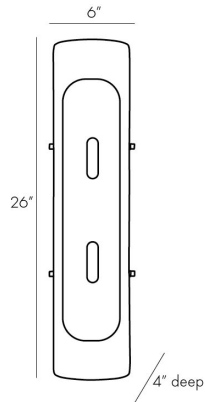

ARTERIO RS

BEND SCONCE

WORKSHOP

DA49015

H: 26 IN, W: 6 IN, D: 4 IN

Blackened Steel, Smoke Luster Glass

Contract Suitable As Is

The Bend sconce casts dynamic, directional patterned light through a long, narrow half-cylinder of rippled glass. A celebration of the subtle variations of hand-blown glass, Bend's textural smoke glass floating shade encases a modern, pill-shaped blackened steel plate, creating a bold interplay of materials and forms that make it an ideal choice for corridors and vanities. The Bend sconce is available in silvery grey Smoke and warm Amber glass. Damp-rated, although limited covered outdoor areas may affect finish.

APPEARANCE

Material	Glass, Steel
Finish	Blackened Steel, Smoke
Top Coat/Sealant	false

DIMENSIONS

Center Of Mount From Btm	13 IN
Backplate	H: 12.5 IN, W: 4.25 IN, D: 0.5 IN

WIRING

	UL,EU,SA
Rating	Damp
Cord	1 FT, Black/White, SVT
Socket	2, Type B - E12
Photographed Bulb	Frosted Globe Bulb
Maximum Watt	60
Voltage	110-120 V

CERTIFICATIONS

Certifications	Mexico Australia, European Union, United Arab Emirates, United States, Canada
----------------	--

COMPLIANCY

UL/ETL	Yes
CB	Yes
RoHS	true

SHIPPING

Product Weight	5.2 LBS
Gross Weight 1	3.5 LBS
Gross Weight 2	5 LBS
Shipping Box 1	H: 28.3 IN, L: 8 IN, W: 5 IN
Shipping Box 2	H: 8 IN, L: 4.5 IN, W: 23.3 IN