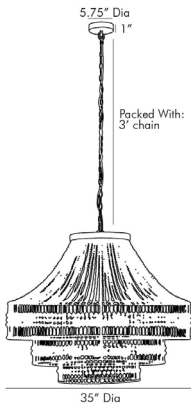

## TULANE CHANDELIER

89335  
H: 31 IN, Dia: 35.00 IN  
Natural Wood and Abaca, White  
Contract Suitable As Is

A twist on the traditional empire chandelier, the Tulane establishes a strong presence while remaining light and airy. The tiered construction is crafted from hand-cut wooden beads strung along an abaca-wrapped frame, delivering a rustic element to its feminine form. The large-scale, open-form structure allows light to cascade down each layer and brilliantly light up its surroundings. Due to the handmade nature, slight variances may occur. Additional chain available (CHN-204).

### DIMENSIONS

Chandelier	Dia: 35.00 IN
Minimum Hanging Height	31 IN
Maximum Hanging Height	67 IN
Canopy	H: 1 IN, Dia: 5.75 IN

### REPLACEMENT PARTS

Replacement Part 1	CHN-204
Replacement Part 1 Dim	3'
Replacement Part 2	CANOPY-353
Replacement Part 2 Dim	1" x 5.75"