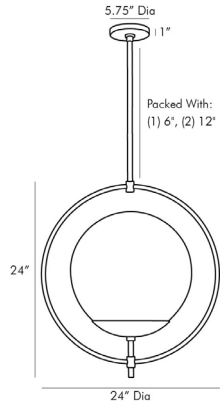

ARTERIOS

VOLTA PENDANT

49330
 H: 26 IN, W: 15 IN, D: 22 IN
 Pale Brass
 Contract Suitable As Is

The depths of spatial design are defined with the Volta Pendant. An opal glass globe is suspended by a steel pipe finished in pale brass that encompasses it in free-form fashion. The simple geometric silhouette of the circumambient façade creates a visual of a floating orb, delivering a dimensional dynamic to a space. Damp-rated, although limited covered outdoor conditions may affect finish. Additional pipe available (PIPE-176).

APPEARANCE

Material Glass, Steel
 Finish Opal, Pale Brass
 Top Coat/Sealant true
 Link Welded

DIMENSIONS

Pendant H: 24 IN, W: 22 IN, D: 15 IN
 Minimum Hanging Height 26 IN
 Maximum Hanging Height 56 IN
 Canopy H: 1 IN, Dia: 5.75 IN

WIRING

Rating UL,EU,SA
 Damp
 Cord 10 FT, Black/White, SVT
 Socket 1, Type A- E26 Other
 Maximum Watt 60
 Voltage 110-120 V

CERTIFICATIONS

Certifications Mexico
 European Union, United Arab Emirates, United States, Canada

COMPLIANCY

UL/ETL Yes
 CB Yes
 RoHS true

SHIPPING

Product Weight 9.5 LBS
 Gross Weight 1 18 LBS
 Shipping Box 1 H: 27 IN, L: 29 IN, W: 28 IN

REPLACEMENT PARTS

Replacement Part 1 PIPE-182
 Replacement Part 1 Dim (1) 4", (1) 6", and (1) 12"
 Replacement Part 2 CANOPY-330
 Replacement Part 2 Dim 1" x 5.75" Dia