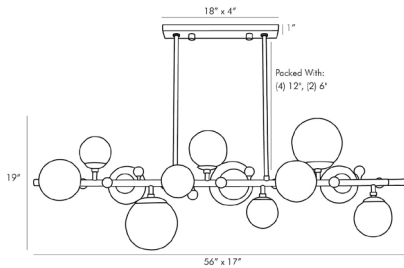

ARTERIOS

TROON CHANDELIER

89330
 H: 23 IN, W: 56 IN, D: 17 IN
 Antique Brass, Opal Swirl Glass
 Contract Suitable As Is

A representation of modern sophistication, this multi-light electrolier defines a space. Varying sizes of opal swirl glass globes embellish a sleek and slender steel frame that works to ground the slightly whimsical design. Small, clear crystal knobs contrast beautifully with the antique brass finish and with the visual textures presented by the swirl finish that graces the glass. Glass will vary. Damp-rated, although limited covered outdoor conditions may affect finish. Additional pipe available (PIPE-101).

APPEARANCE

Material	Crystal, Glass, Steel
Finish	Antique Brass, Clear, Opal Swirl
Finish Will Vary	true
Top Coat/Sealant	true
Link	Welded

DIMENSIONS

Globe 1	Dia: 4.75 IN
Globe 2	Dia: 6.00 IN
Globe 3	Dia: 7.75 IN
Chandelier	H: 19 IN, W: 56 IN, D: 17 IN
Minimum Hanging Height	23 IN
Maximum Hanging Height	59 IN
Canopy	H: 1 IN, W: 18 IN, D: 4 IN

COMPLIANCY

UL/ETL	Yes
CB	Yes
RoHS	true

SHIPPING

Product Weight	25.5 LBS
Gross Weight 1	36.15 LBS
Shipping Box 1	H: 12 IN, L: 59 IN, W: 21 IN

REPLACEMENT PARTS

Replacement Part 1	PIPE-101
Replacement Part 1 Dim	(1) 6" and (1) 12"
Replacement Part 2	CANOPY-328
Replacement Part 2 Dim	1" x 18" x 4"