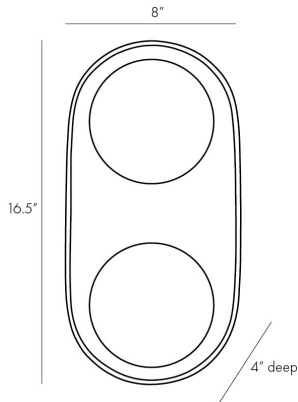

ARTERIO RS

GLAZE LARGE SCONCE

WORKSHOP

DA49006

H: 16.5 IN, W: 8 IN, D: 4 IN

Blackened Steel, Ivory Stained Crackle Ceramic

Contract Suitable As Is

A stunning ivory stained crackle glaze brings warmth and depth to this uniquely modern, minimalist design. The ceramic shade is complimented by double frosted glass lights that cast a warm, flattering glow. Equally at home in bathrooms and corridors, at the bedside and in hospitality settings, the Glaze Large Sconce is versatile and playful, offering endless possibilities when paired with additional Glaze Single and Dome Sconces for functional purposes and multi-piece light installations. The Glaze Large sconce is ADA compliant. Damp-rated, although limited covered outdoor areas may affect finish.

APPEARANCE

Material	Ceramic, Glass, Steel
Material Type	Frosted
Finish	Blackened Steel, Ivory Stained Crackle, Opal
Finish Will Vary	true
Top Coat/Sealant	false

DIMENSIONS

Globe	3,5 Dia: 6.00 IN
Backplate	H: 14 IN, W: 5 IN, D: 1 IN

WIRING

Rating	UL,EU,SA
Certification Note	Damp CANNOT BE REWIRED FOR INTL USE.
Cord	1 FT, Black, SVT
Socket	2, G9 Ceramic
Maximum Watt	25
Voltage	110-120 V

CERTIFICATIONS

Certifications	Mexico Australia, European Union, United Arab Emirates, United States, Canada
----------------	--

COMPLIANCY

UL/ETL	Yes
CB	Yes
RoHS	true

SHIPPING

Product Weight	6.2 LBS
Gross Weight 1	8 LBS
Shipping Box 1	H: 11.5 IN, L: 9 IN, W: 12.5 IN

ADDITIONAL INFO

Features	ADA
Hanging Orientation	Horizontal and Vertical