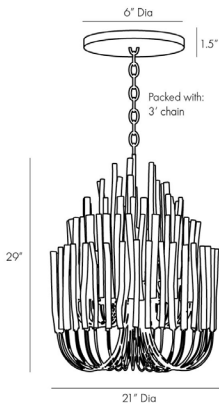

ARTERIOS

TILDA SMALL CHANDELIER

89483
H: 30 IN, Dia: 21.00 IN
Black Stained Wood, Black
Contract Suitable As Is

THIS RUSTICALLY REFINED CHANDELIER INSTANTLY TRANSFORMS A SPACE. THE MULTI-TIERED FORM FEATURES WOODEN DOWELS, FINISHED IN BLACK, ON CURVED AND PLIABLE IRON ARMS. THE WOODEN RODS WILL ARRIVE WITH A SERIES OF INHERENT FISSURES AND CRACKS THAT WILL WIDEN AND MULTIPLY OVER TIME. THIS IS CONSIDERED A NATURAL OCCURANCE AND IS BOTH BEAUTIFUL AND INTENTIONAL. DURING INSTALLATION, PLEASE ENSURE THE BULBS ARE NOT IN CONTACT WITH THE WOODEN COMPONENTS BY GENTLY ADJUSTING THE ARMS TO CREATE A ONE INCH MINIMUM DISTANCE BETWEEN THE DOWELS AND BULBS. EACH PIECE WILL VARY IN SIZE, SHAPE AND FIN-

APPEARANCE

Material	Iron, Wood
Material Type	Agarwood
Finish	Black
Finish Will Vary	true
Top Coat/Sealant	true
Link	Welded

DIMENSIONS

Chandelier	H: 29 IN, Dia: 21.00 IN
Minimum Hanging Height	30 IN
Maximum Hanging Height	66 IN
Canopy	H: 1.5 IN, Dia: 6.00 IN

WIRING

	UL,EU,SA
Rating	Indoor Only
Cord	6 FT, Clear/Silver, SVT
Socket	5, Type B - E12
Maximum Watt	25
Voltage	110-120 V

CERTIFICATIONS

Certifications	Mexico Australia, European Union, United Arab Emirates, United States, Canada
----------------	--

COMPLIANCY

UL/ETL	Yes
CB	Yes
RoHS	true

SHIPPING

Product Weight	21 LBS
Gross Weight 1	27 LBS
Shipping Box 1	H: 30.5 IN, L: 21 IN, W: 21 IN

REPLACEMENT PARTS

Replacement Part 1	CHN-242
Replacement Part 1 Dim	3' chain
Replacement Part 2	CANOPY-522
Replacement Part 2 Dim	1" X 5"