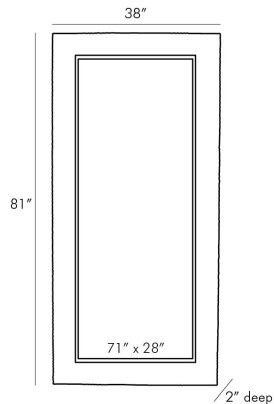

ARTERIOS

MARSH FLOOR MIRROR

BETH WEBB

DW4004
H: 81 IN, W: 38 IN, D: 2 IN
Whitewash
Contract Suitable As Is

The Marsh Floor Mirror plays with elements that are recurrent in Beth Webb's body of work-- texture tension and serene tones. The scale of this full-length carved wood mirror which was inspired by a contemporary Italian woodworker carries gravitas as though it is a piece of sculpture in itself. The deeply grooved patterns in the wood juxtapose the slick mirror. Suitable for hanging or leaning on a wall it could equally be hinged and transformed into a folding screen.

APPEARANCE

Material	Mango Wood, Mirror
Material Type	Beveled, Hand Carved
Finish	Plain, White Wash
Finish Will Vary	true
Top Coat/Sealant	false

DIMENSIONS

Mirror Size	H: 71 IN, W: 28 IN
-------------	--------------------

SHIPPING

Shipping Requirements	TruckShip
Product Weight	107 LBS
Gross Weight 1	130 LBS
Shipping Box 1	H: 5 IN, L: 41 IN, W: 84 IN

ADDITIONAL INFO

Hanger Position	Vertical & Horizontal
Hanger Type	Security Cleat
Hanger Size	24", 56"