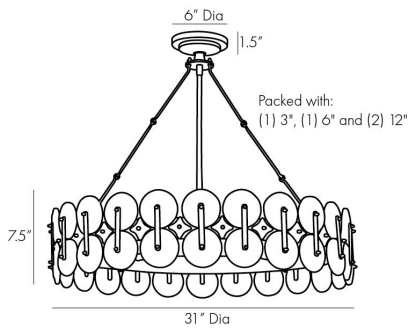

ARTERIO RS

RONDELLE CHANDELIER

LAURA KIRAR

DK82001

H: 29 IN, Dia: 31.00 IN

Blackened Iron, Clear Seedy Glass

Contract Suitable As Is

Rondelle Chandelier Contemporary and industrial with a slight Deco appeal, this eight-light chandelier fits the bill for essential modern lighting. A blackened iron frame presents a myriad of clear seedy glass discs, each paired with another by an iron spoke. Clear seedy glass diamond-shaped embellishments further accent the frame that is suspended by a unique hook chain—a technical detail that plays up its modern aesthetic. Additional pipe available (PIPE-236). Damp-rated, although limited outdoor conditions may affect finish.

APPEARANCE

Material	Glass, Iron
Material Type	Seedy
Finish	Blackened Iron, Clear
Finish Will Vary	true
Top Coat/Sealant	false

DIMENSIONS

Chandelier	H: 7.5 IN, Dia: 31.00 IN
Minimum Hanging Height	29 IN
Maximum Hanging Height	59 IN
Canopy	H: 1.5 IN, Dia: 6.00 IN

WIRING

	UL,EU,SA
Rating	Damp
Cord	10 FT, Black, SVT
Socket	8, Type B - E12
Maximum Watt	40
Voltage	110-120 V

CERTIFICATIONS

Certifications	Mexico Australia, European Union, United Arab Emirates, United States, Canada
----------------	--

COMPLIANCY

UL/ETL	Yes
CB	Yes
RoHS	true

SHIPPING

Product Weight	39.25 LBS
Gross Weight 1	55.13 LBS
Shipping Box 1	H: 40.5 IN, L: 40.5 IN, W: 12.6 IN

REPLACEMENT PARTS

Replacement Part 1	PIPE-236
Replacement Part 1 Dim	Ext Pipe (1) 3", (1) 6", (1) 12"
Replacement Part 2	CANOPY-502
Replacement Part 2 Dim	1.5" x 6"