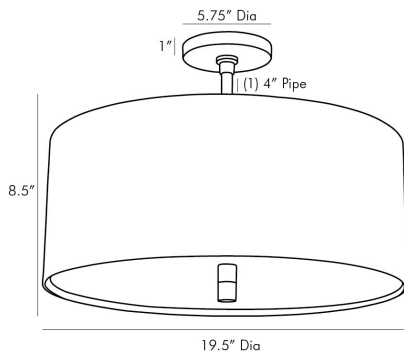

ARTERIOS

TARBELL SEMI-FLUSH

49267

H: 14.5 IN, Dia: 19.50 IN
Heritage Brass, Acrylic
Contract Suitable As Is

A straightforward examination of the basic principles of design takes place with this semi-flush pendant. A sleek steel shade in a heritage brass finish frames this 3-light fixture, which features an acrylic diffuser that is suspended from within. The balance and contrast of materials delivers a fundamental visual aesthetic that transcends time and style. Also available in antique brass (49266), bronze (49268) and polished nickel (49269) finishes. Damp-rated, although limited covered outdoor conditions may affect finish.

APPEARANCE

Material	Acrylic, Steel
Finish	Frosted, Heritage Brass
Top Coat/Sealant	true
Link	Welded

DIMENSIONS

Minimum Hanging Height	14.5 IN
Canopy	H: 1 IN, Dia: 5.75 IN

WIRING

	UL,EU,SA
Rating	Damp
Cord	1 FT, Black/White, SVT
Socket	3, Type B--E12 Other
Maximum Watt	40
Voltage	110-120 V

CERTIFICATIONS

Certifications	Mexico European Union, United Arab Emirates, United States, Canada
----------------	---

COMPLIANCY

UL/ETL	Yes
CB	Yes
RoHS	true

SHIPPING

Product Weight	6.5 LBS
Gross Weight 1	13.95 LBS
Shipping Box 1	H: 11 IN, L: 22 IN, W: 22 IN

REPLACEMENT PARTS

Replacement Part 1	CANOPY-320
Replacement Part 1 Dim	1 x 5.75
Replacement Part 2	PIPE-172
Replacement Part 2 Dim	(1) 4", (1) 6", (1) 12"

CONTRACT

Contract Suitable	true
-------------------	------