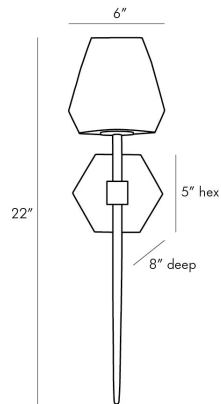

ARTERIOS

GEMMA SCONCE

49370
H: 22 IN, W: 6 IN, D: 8 IN
Antique Brass
Contract Suitable As Is

Form meets function with this diamond-esque sconce. The champagne crystal form possesses an arresting blend of elements and colors that helps create mesmerizing shadowplay along a wall space. When in use the sharp angles of the faceted structure are both softened and defined by its contents. An antique brass steel stem extends from a hexagon-shaped backplate to stylishly showcase this functional gem. Damp-rated, although limited covered outdoor conditions may affect finish.

APPEARANCE

Material	Crystal, Steel
Finish	Antique Brass, Champagne
Top Coat/Sealant	true
Link	Welded

DIMENSIONS

Center Of Mount From Btm	13.5 IN
Backplate	Dia: 5.00 IN, D: 1 IN
Mount	Dia: 4.50 IN

WIRING

	UL,EU,SA
Rating	Damp
Cord	8 FT, Black, SVT
Socket	1, Type B - E12
Maximum Watt	60
Voltage	110-120 V