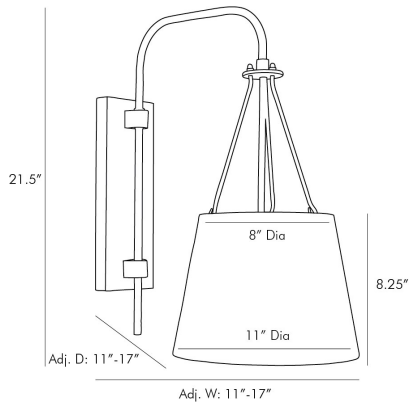

ARTERIOS

FRANKLIN SCONCE

49392

Antique Brass, Bronze, White Linen
Contract Suitable As Is

Classic style meets modern ingenuity with the Franklin. A steel chandelier-style hanging detail in an antique brass finish suspends a white linen shade delivering traditional elegance to a room. Extending from a bronze-finished plate is an arched arm that swings making this an ideal lighting design for a bedside or reading nook.

APPEARANCE

Material	Linen, Steel
Finish	Antique Brass, Bronze, White
Top Coat/Sealant	false

DIMENSIONS

Center Of Mount From Btm	10 IN
Backplate Mount	H: 13 IN, W: 4.5 IN, D: 1 IN H: 12.5 IN, W: 4 IN

WIRING

	UL,EU,SA
Rating	Indoor Only
Cord	0.5 FT, Black/White, SVT
Socket	1, Type A - E26
Maximum Watt	60
Voltage	110-120 V

CERTIFICATIONS

Certifications	Mexico European Union, United Arab Emirates, United States, Canada

COMPLIANCY

UL/ETL	Yes
CB	Yes
RoHS	true

SHIPPING

Product Weight	4.5 LBS
Gross Weight 1	7.9 LBS
Shipping Box 1	H: 16 IN, L: 23.6 IN, W: 14 IN

ADDITIONAL INFO

Hanging Orientation	Vertical Only

CONTRACT

Contract Suitable	true