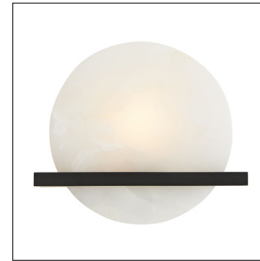

## SAVION SCONCE

49673

H: 10 IN, W: 11.5 IN, D: 4 IN

Bronze, White Onyx

Contract Suitable As Is

Gorgeous polished white onyx creates a warm filtered light and adds natural sophistication to any space. The bulb beneath accentuates the stone's organic veins and features brilliantly as it rests perfectly in the frame. The fixture mounts directly from a steel frame finished in bronze. Approved for use in covered outdoor areas. Onyx will vary naturally in tone and texture.

### APPEARANCE

Material	Alabaster, Steel
Finish	Bronze, White
Finish Will Vary	true
Top Coat/Sealant	false