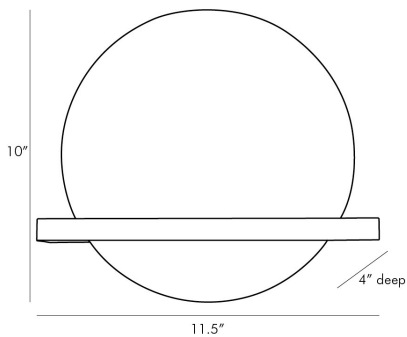

## SAVION SCONCE

49673

H: 10 IN, W: 11.5 IN, D: 4 IN

Bronze, White Onyx

Contract Suitable As Is

Gorgeous polished white onyx creates a warm filtered light and adds natural sophistication to any space. The bulb beneath accentuates the stone's organic veins and features brilliantly as it rests perfectly in the frame. The fixture mounts directly from a steel frame finished in bronze. Approved for use in covered outdoor areas. Onyx will vary naturally in tone and texture.

### DIMENSIONS

Center Of Mount From Btm	4.5 IN
Backplate	H: 5 IN, W: 5 IN, D: .5 IN