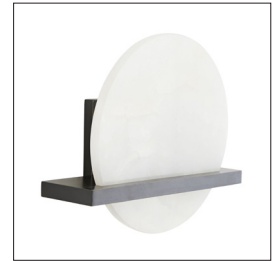

## SAVION SCONCE

49673

H: 10 IN, W: 11.5 IN, D: 4 IN

Bronze, White Onyx

Contract Suitable As Is

Gorgeous polished white onyx creates a warm filtered light and adds natural sophistication to any space. The bulb beneath accentuates the stone's organic veins and features brilliantly as it rests perfectly in the frame. The fixture mounts directly from a steel frame finished in bronze. Approved for use in covered outdoor areas. Onyx will vary naturally in tone and texture.

### APPEARANCE

Material	Alabaster, Steel
Finish	Bronze, White
Finish Will Vary	true
Top Coat/Sealant	false

### DIMENSIONS

Center Of Mount From Btm	4.5 IN
Backplate	H: 5 IN, W: 5 IN, D: .5 IN