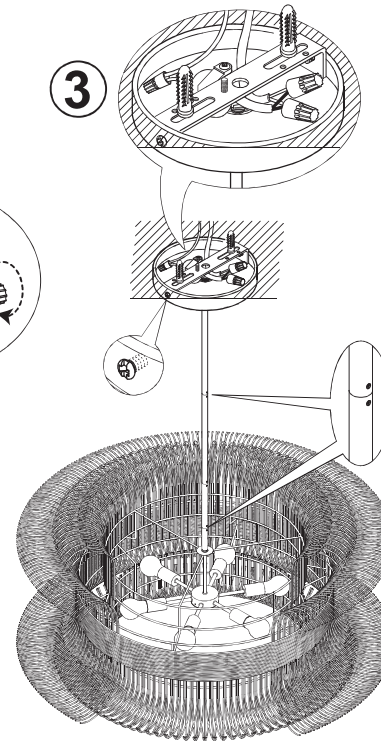

ASSEMBLY INSTRUCTION

DK89925: CHANDELIER-NATURAL

DK89926: CHANDELIER-BLACK

ARTERIOIRS

1

A X2 B X2 C X2
SCREWS / PLASTIC CORK

BULB NOT INCLUDED

2

3

4

5

X6

SIZE: 39½" Ø X 21½" H.
MAX 60W, E12 X 6
MAX 13W, E12 X 6

PS-RLA3-UL