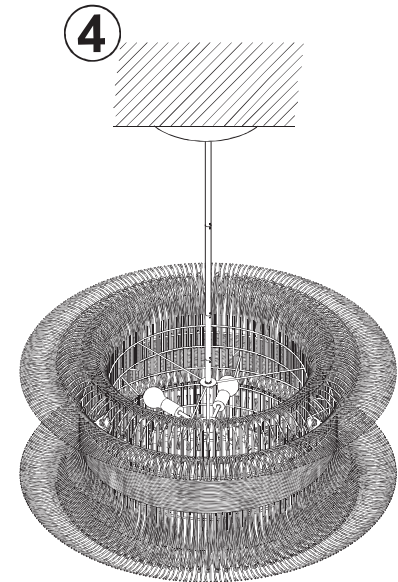

ASSEMBLY INSTRUCTION

DK89925: CHANDELIER-NATURAL

DK89926: CHANDELIER-BLACK

ARTERIOIRS

1

A X2 B X2 C X2
SCREWS / PLASTIC CORK

BULB NOT INCLUDED

2

3

4

5

X6

SIZE: 39½" Ø X 21½" H.
MAX 60W, E12 X 6
MAX 13W, E12 X 6

PS-RLA3-UL