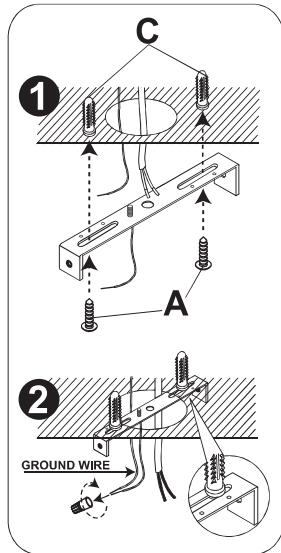

ASSEMBLY INSTRUCTION

DK89925: CHANDELIER-NATURAL

DK89926: CHANDELIER-BLACK

ARTERIOIRS

1

A X2 B X2 C X2
SCREWS / PLASTIC CORK

BULB NOT INCLUDED

2

3

4

5

X6

SIZE: 39½" Ø X 21½" H.
MAX 60W, E12 X 6
MAX 13W, E12 X 6

PS-RLA3-UL