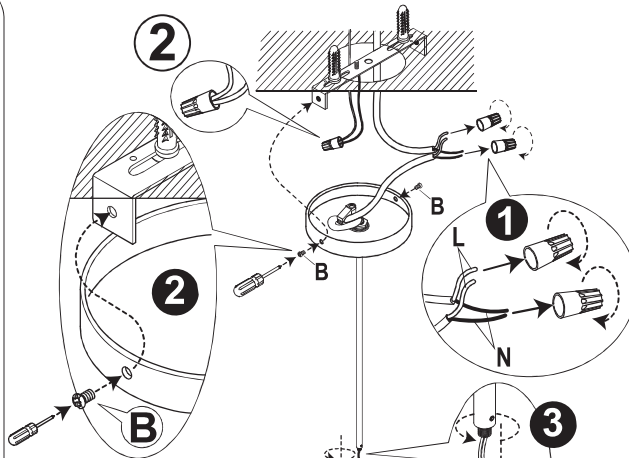

ASSEMBLY INSTRUCTION

DK89925: CHANDELIER-NATURAL

DK89926: CHANDELIER-BLACK

ARTERIOIRS

1

A X2 B X2 C X2
SCREWS / PLASTIC CORK

BULB NOT INCLUDED

2

3

4

5

X6

SIZE: 39½" Ø X 21½" H.
MAX 60W, E12 X 6
MAX 13W, E12 X 6

PS-RLA3-UL