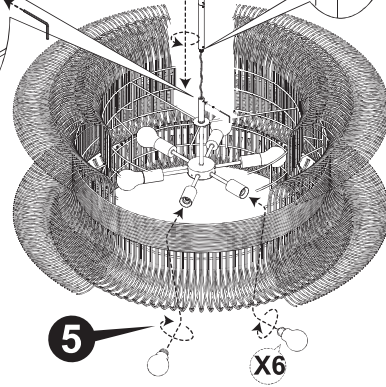

ASSEMBLY INSTRUCTION

DK89925: CHANDELIER-NATURAL

DK89926: CHANDELIER-BLACK

ARTERIOIRS

1

A X2 B X2 C X2
SCREWS / PLASTIC CORK

BULB NOT INCLUDED

2

3

4

5

X6

SIZE: 39½" Ø X 21½" H.
MAX 60W, E12 X 6
MAX 13W, E12 X 6

PS-RLA3-UL