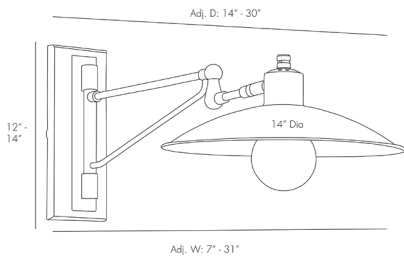

ARTERIOS

NOX SCONCE

49084

Bronze, Antique Brass
Contract Suitable As Is

Crafted entirely of stainless steel, the mount and arm have a rich bronze finish that is slightly weathered to add to its vintage look. The shade is finished in an antique brass, while the interior is painted in white for added reflective light. It is mounted on an 180° swivel arm and the shade has slight vertical maneuverability. Shown with a 5-inch frosted globe bulb. Also available in pale brass (49172). Damp-rated, although limited covered outdoor conditions may affect finish.

APPEARANCE

Material Steel
Finish Bronze
Top Coat/Sealant true

DIMENSIONS

Center Of Mount From Btm 6.25 IN
Backplate H: 12.5 IN, W: 4.5 IN, D: 1 IN

WIRING

Rating UL,EU,SA
Cord Damp
Socket 0.5 FT, Black, SPT-2
Switch 1, Brass, Type A- E26 Keyless
Maximum Watt At Socket, On/Off Rotary
Voltage 60
110-120 V

CERTIFICATIONS

Certifications Mexico
Australia, European Union, United Arab Emirates, United States, Canada

COMPLIANCY

UL/ETL Yes
CB Yes
RoHS true

SHIPPING

Product Weight 9 LBS
Gross Weight 13.5 LBS
Shipping Box 1 H: 15 IN, L: 34 IN, W: 18 IN