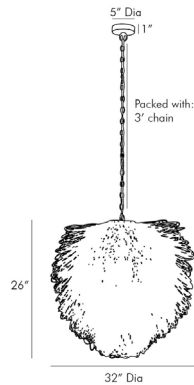

# ARTERIO S

## FINLEY CHANDELIER

89646  
H: 32 IN, Dia: 32.00 IN  
Bleached Rattan, White  
Contract Suitable As Is

The Finley takes the notion of classic chandelier design and runs wild. Showcasing an untamed façade this unconventional luminescent was created by looping bleached rattan in a pattern consisting of varying sizes. Its organic foundation conceals a single light that delivers a soft glow and creates billowy shadowplay when in use. Suspended from an iron pipe in a corresponding white finish. finish will vary. Additional chain available (CHN-230).

### DIMENSIONS

Chandelier	H: 30 IN, Dia: 32.00 IN
Minimum Hanging Height	32 IN
Maximum Hanging Height	66 IN
Canopy	H: 1 IN, Dia: 5.00 IN