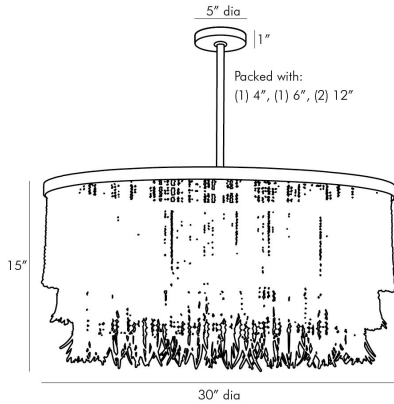

ARTERIOS

BAJA CHANDELIER

45083
H: 17 IN, Dia: 30.00 IN
Dark Gray Wash Coco Beads, Antique Brass
Contract Suitable As Is

A natural take on classic design the Baja Chandelier finds balance and defines beauty with organic materials. The layered concentric construction is crafted from wood and coconut beads that are strung along an antique brass frame showcasing a melange of smoky hues. Coconut shell talons hang from the wood bead strands. Though light and airy this 3-light chandelier establishes a strong natural presence in any setting. finish will vary.

APPEARANCE

Material	Iron, Wood
Finish	Antique Brass, Dark Gray Wash
Finish Will Vary	true
Top Coat/Sealant	false

DIMENSIONS

Chandelier	H: 15 IN, Dia: 30.00 IN
Minimum Hanging Height	17 IN
Maximum Hanging Height	51 IN
Canopy	H: 1 IN, Dia: 5.00 IN

WIRING

	UL,EU,SA
Rating	Indoor Only
Cord	10 FT, Clear/Silver, SVT
Socket	3, Type A- E26 Other
Maximum Watt	60
Voltage	110-120 V

CERTIFICATIONS

Certifications	Mexico European Union, United Arab Emirates, United States, Canada
----------------	---

COMPLIANCY

UL/ETL	Yes
CB	Yes
RoHS	true

SHIPPING

Product Weight	18 LBS
Gross Weight 1	20.35 LBS
Gross Weight 2	3 LBS
Shipping Box 1	H: 4 IN, L: 33 IN, W: 33 IN
Shipping Box 2	H: 3 IN, L: 3 IN, W: 10 IN

ADDITIONAL INFO