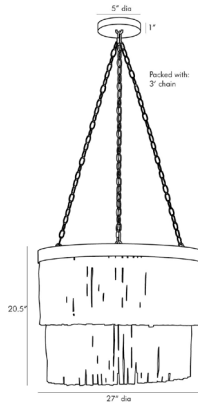

ARTERIOS

ARYA CHANDELIER

45082
H: 35.5 IN, Dia: 27.00 IN
Black Stained Wood, Antique Brass
Contract Suitable As Is

A cousin of our Tilda Collection this large-scale luminescent transforms a space with a naturally refined elegance. Hand-carved wooden batons finished in black dangle from the two-barrel antique brass iron frame creating a tiered effect that yields a subtle yet stunning shadowplay along the walls and floors. The contrasting finishes unite the natural and refined materials this 3-light pendant possesses with style and sophistication. Finish will vary. Due to the organic nature of the wood used to create this piece, each piece will vary in size and shape. The wooden sticks will eventually crack and is an inherent feature of solid wood of this proportion.

APPEARANCE

Material	Iron, Wood
Finish	Black
Finish Will Vary	true
Top Coat/Sealant	false

DIMENSIONS

Pendant	H: 20.5 IN, Dia: 27.00 IN
Minimum Hanging Height	35.5 IN
Maximum Hanging Height	60 IN
Canopy	H: 3.5 IN, Dia: 5.00 IN

COMPLIANCY

UL/ETL	Yes
CB	Yes
RoHS	true

SHIPPING

Shipping Requirements	Prop65
Product Weight	28 LBS
Gross Weight 1	41.7 LBS
Shipping Box 1	H: 14 IN, L: 30 IN, W: 30 IN

REPLACEMENT PARTS

Replacement Part 1	CHN-215
Replacement Part 1 Dim	3'
Replacement Part 2	CANOPY-408
Replacement Part 2 Dim	3" x 5.75"