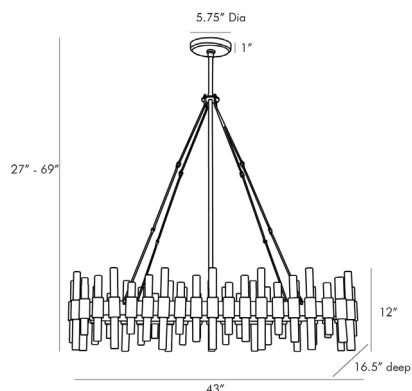

ARTERIO RS

HASKELL OVAL CHANDELIER

89130

H: 27 IN, W: 43 IN, D: 16.5 IN

Antique Brass, Clear Acrylic

Contract Suitable As Is

Antique brass and clear acrylic are the perfect pair on this oval-frame steel chandelier. Forty pillars of clear acrylic create a stunning design and add extra shine. Similar style available in a small (89094) and large round shape (89055) and as a sconce (49057). Additional pipe available (PIPE-101). Damp-rated, although limited covered outdoor conditions may affect finish.

APPEARANCE

Material	Acrylic, Steel
Finish	Antique Brass, Clear
Top Coat/Sealant	true
Link	Welded

DIMENSIONS

Chandelier	H: 12 IN, W: 43 IN, D: 16.5 IN
Minimum Hanging Height	27 IN
Maximum Hanging Height	69 IN
Canopy	H: 1.5 IN, Dia: 5.75 IN

WIRING

	UL,EU,SA
Rating	Damp
Cord	10 FT, Black, SVT
Socket	10, Type B=-E12 Other
Maximum Watt	40
Voltage	110-120 V

CERTIFICATIONS

Certifications	Mexico Australia, European Union, United Arab Emirates, United States, Canada
----------------	----------------------------------------------------------------------------------

COMPLIANCY

UL/ETL	Yes
CB	Yes
RoHS	true

SHIPPING

Product Weight	49.5 LBS
Gross Weight 1	56 LBS
Shipping Box 1	H: 8 IN, L: 45 IN, W: 19 IN

REPLACEMENT PARTS

Replacement Part 1	PIPE-101
Replacement Part 1 Dim	(1) 6", (1) 12"
Replacement Part 2	CANOPY-106
Replacement Part 2 Dim	1" x 5.75" Dia