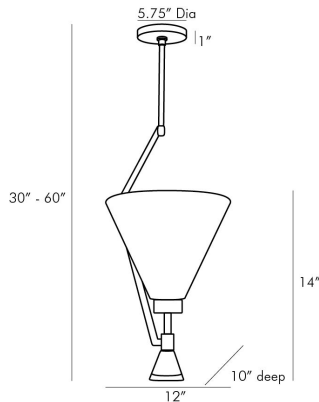

ARTERIOS

ROSALIND PENDANT

49234
 H: 30 IN, W: 12 IN, D: 10 IN
 Dark Vintage Silver
 Contract Suitable As Is

Gloriously modern, this sleek and slender pendant is a unique wonder. The steel frame drops dramatically with sharp angles to accommodate a conical opal glass shade. It's finished in a dark vintage silver and is adorned with a crystal drop finial at the bottom. Due to its height, this light fixture is ideal in tall spaces, especially over a kitchen island or in a bathroom. Additional pipe (PIPE-202) available. Damp-rated, although limited covered outdoor conditions may affect finish.

APPEARANCE

Material Crystal, Glass, Steel
 Finish Clear, Dark Vintage Silver, Opal
 Top Coat/Sealant true
 Link Welded

DIMENSIONS

Pendant H: 14 IN, W: 12 IN, D: 10 IN
 Minimum Hanging Height 30 IN
 Maximum Hanging Height 60 IN
 Canopy H: 1 IN, Dia: 5.75 IN

WIRING

Rating Damp
 Cord 10 FT, Black, SVT
 Socket 1, Type A- E26 Other
 Maximum Watt 60
 Voltage 110-120 V

CERTIFICATIONS

Certifications Mexico
 European Union, United Arab Emirates, United States, Canada

COMPLIANCY

UL/ETL Yes
 CB Yes
 RoHS true

SHIPPING

Product Weight 5.5 LBS
 Gross Weight 1 8.5 LBS
 Shipping Box 1 H: 12.8 IN, L: 24.2 IN, W: 24.2 IN

REPLACEMENT PARTS

Replacement Part 1 PIPE-202
 Replacement Part 1 Dim (1) 6", (1) 12"
 Replacement Part 2 CANOPY-288
 Replacement Part 2 Dim 1" x 5.75" Dia