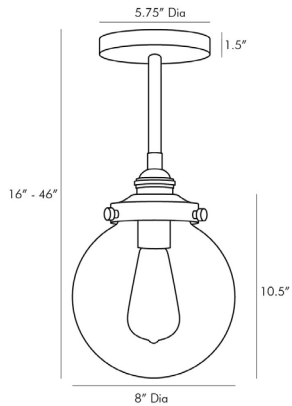

ARTERIOS

REEVES SMALL OUTDOOR PENDANT

49211
H: 16 IN, Dia: 8.00 IN
Aged Brass
Contract Suitable As Is

Light a space with timeless design. This classic globe pendant features a clear glass shade and aged brass finished steel, giving it an updated, industrial style. Consider an antique style bulb to create a subtle glow with stylized filament designs. Shown with an Edison bulb. Also comes in Large Aged Brass (49208), Large Aged Iron (49207) and Small Aged Iron (49210). Additional pipe available (PIPE-192). Approved for use in outdoor areas.

APPEARANCE

Material	Glass, Steel
Finish	Aged Brass, Clear
Top Coat/Sealant	false

DIMENSIONS

Pendant	H: 10.5 IN, Dia: 8.00 IN
Minimum Hanging Height	16 IN
Maximum Hanging Height	46 IN
Canopy	H: 1.5 IN, Dia: 5.75 IN

WIRING

Rating	UL,EU,SA
Cord	Outdoor
Socket	10 FT, Black, SVT
Photographed Bulb	1, Type A- E26 Other
Maximum Watt	Edison Bulb
Voltage	60
	110-120 V

CERTIFICATIONS

Certifications	Mexico Australia, European Union, United Arab Emirates, United States, Canada
----------------	--

COMPLIANCY

UL/ETL	Yes
CB	Yes
RoHS	true

SHIPPING

Product Weight	11 LBS
Gross Weight 1	16 LBS
Shipping Box 1	H: 10.9 IN, L: 11.2 IN, W: 16.9 IN

REPLACEMENT PARTS

Replacement Part 1	PIPE-192
Replacement Part 1 Dim	(1) 4", (1) 6", (1) 12"
Replacement Part 2	CANOPY-308
Replacement Part 2 Dim	1.5" x 5.75"