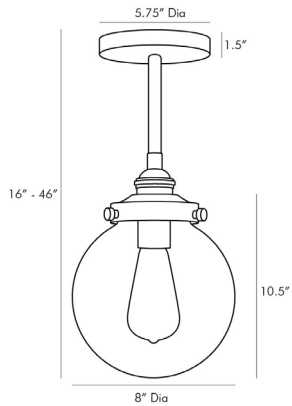

## REEVES SMALL OUTDOOR PENDANT

49210  
H: 16 IN, Dia: 8.00 IN  
Aged Iron  
Contract Suitable As Is

Light a space with timeless design. This classic globe pendant features a clear glass shade and aged iron finished steel, giving it an updated, industrial style. Consider an antique style bulb to create a subtle glow with stylized filament designs. Shown with an Edison bulb. Also comes in Large Aged Brass (49208), Large Aged Iron (49207) and Small Aged Brass (49211). Additional pipe available (PIPE-191). Approved for use in outdoor areas.

### DIMENSIONS

Pendant	H: 10.5 IN, Dia: 8.00 IN
Minimum Hanging Height	16 IN
Maximum Hanging Height	46 IN
Canopy	H: 1.5 IN, Dia: 5.75 IN

### REPLACEMENT PARTS

Replacement Part 1	PIPE-191
Replacement Part 1 Dim	(1) 4", (1) 6", (1) 12"
Replacement Part 2	CANOPY-307
Replacement Part 2 Dim	1.5" x 5.75"