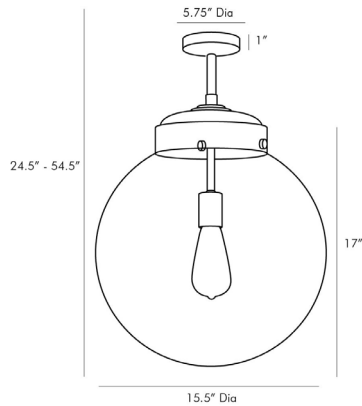

## REEVES LARGE OUTDOOR PENDANT

49208  
H: 24.5 IN, Dia: 15.50 IN  
Antique Brass  
Contract Suitable As Is

Light a space with timeless design. This classic globe pendant features a clear glass shade and aged brass finished steel, giving it an updated, industrial style. Consider an antique style bulb to create a subtle glow with stylized filament designs. Shown with an Edison bulb. Also comes in Large Aged Iron (49207), Small Aged Iron (49210) and Small Aged Brass (49211). Additional pipe available (PIPE-192). Approved for use in outdoor areas.

### DIMENSIONS

Pendant H: 17 IN, Dia: 15.50 IN  
Minimum Hanging Height 24.5 IN  
Maximum Hanging Height 54.5 IN  
Canopy H: 1 IN, Dia: 5.75 IN