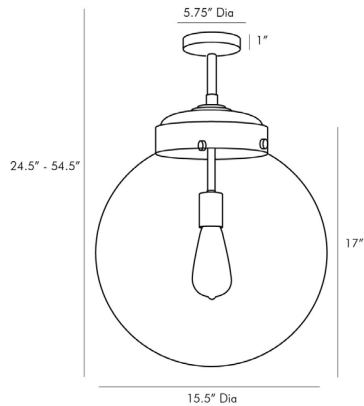

## REEVES LARGE OUTDOOR PENDANT

49207

H: 24.5 IN, Dia: 15.50 IN

Heritage Brass

Contract Suitable As Is

Light a space with timeless design. This classic globe pendant features a clear glass shade and aged iron finished steel, giving it an updated, industrial style. Consider an antique style bulb to create a subtle glow with stylized filament designs. Shown with an Edison bulb. Also comes in Large Aged Brass (49208), Small Aged Iron (49210) and Small Aged Brass (49211). Additional pipe available (PIPE-191). Approved for use in outdoor areas.

### DIMENSIONS

Pendant	H: 17 IN, Dia: 15.50 IN
Minimum Hanging Height	24.5 IN
Maximum Hanging Height	54.5 IN
Canopy	H: 1 IN, Dia: 5.75 IN