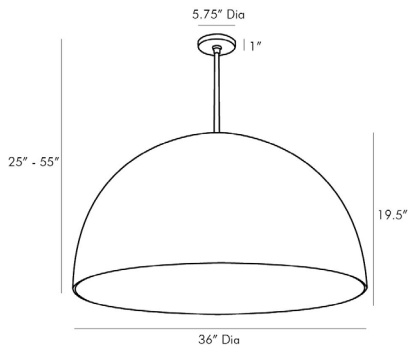

ARTERIOS

PASCAL PENDANT

45047

H: 25 IN, Dia: 36.00 IN

Matte Black Fiberglass, Antique Brass
Contract Suitable As Is

Equal parts classic and dramatic, this over-scaled light fixture delivers form & function in grand scale. The streamlined dome design features an outer matte black surface while the interior features a brilliant gold metallic semi-matte finish. Though a stand-out fixture on its own, it makes an even bigger presentation when grouped with the complementary shapes and tones in the Pascal, Patton and Ponce Pendant Collections. Additional pipe available (PIPE-504). Damp-rated, although limited covered outdoor areas may affect finish.

APPEARANCE

Material	Fiberglass, Steel
Material Type	Lacquered
Finish	Antique Brass, Black, Matte Gold
Top Coat/Sealant	true

DIMENSIONS

Pendant	H: 19.5 IN, Dia: 36.00 IN
Minimum Hanging Height	25 IN
Maximum Hanging Height	55 IN
Canopy	H: 1 IN, Dia: 5.75 IN

WIRING

Rating	UL,EU,SA
Rating	Damp
Cord	10 FT, Black, SVT
Socket	1, Type A- E26 Other
Maximum Watt	150
Voltage	110-120 V

CERTIFICATIONS

Certifications	Mexico United States, Canada
----------------	---------------------------------

REPLACEMENT PARTS

Replacement Part 1	PIPE-504
Replacement Part 1 Dim	(1) 4", (1) 6", (1) 12"
Replacement Part 2	CANOPY-654
Replacement Part 2 Dim	1" x 5.75" Dia

CONTRACT

Contract Suitable	true
-------------------	------