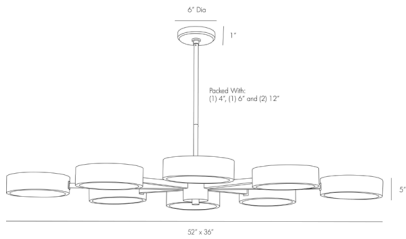

## LINUS STARBURST CHANDELIER

89117

H: 7 IN, W: 52 IN, D: 36 IN

Heritage Brass, Frosted Glass

Contract Suitable As Is

Minimalist, modern and oh so cool. The eight-light Linus Chandelier's vibrant heritage brass finish is perfectly complemented by its polished details. The tempered, frosted glass diffusers serve dual functions creating softer light below and shining additional light to the chandelier's frame, spotlighting its bold finish. Additional pipe available (PIPE-172). Also in pale brass finish (89097) and a linear style (89443). Damp-rated, although limited covered outdoor conditions may affect finish.

### DIMENSIONS

|                        |                             |
|------------------------|-----------------------------|
| Chandelier             | H: 5 IN, W: 52 IN, D: 36 IN |
| Minimum Hanging Height | 7 IN                        |
| Maximum Hanging Height | 41 IN                       |
| Canopy                 | H: 1 IN, Dia: 6.00 IN       |