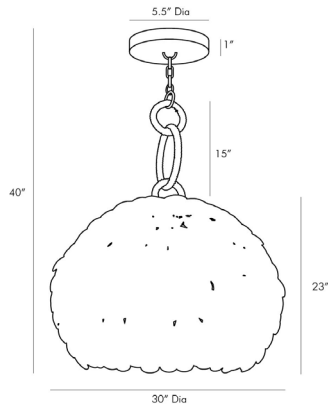

ARTERIO RS

RAMYA PENDANT

45059
H: 40 IN, Dia: 30.00 IN
Black Stained Coconut Shells, Black
Contract Suitable As Is

Drawing inspiration from the beauty in natural materials, this pendant is a muse for organic design. Blending the rich textures of strung coconut shells with the modern silhouette, this light fixture exudes an exotic, yet botanical look. Each shell is dyed in rich black, individually cut and hand-strung onto a wire frame. It's finished with wide hoop links that are wrapped in smaller coconut beads, dyed to complement the shade. Additional chain available CHN-989.

APPEARANCE

Material	Coconut, Iron
Material Type	Shell
Finish	Black, Natural Iron
Top Coat/Sealant	false

DIMENSIONS

Pendant	H: 23 IN, Dia: 30.00 IN
Minimum Hanging Height	40 IN
Maximum Hanging Height	76 IN
Canopy	H: 1 IN, Dia: 5.50 IN

WIRING

Rating	UL,EU,SA
Indoor Only	
Cord	10 FT, Clear/Silver, SVT
Socket	3, Type A- E26 Other
Maximum Watt	60
Voltage	110-120 V

CERTIFICATIONS

Certifications	Mexico European Union, United Arab Emirates, United States, Canada
----------------	---

COMPLIANCY

UL/ETL	Yes
CB	Yes
RoHS	true

SHIPPING

Product Weight	24.5 LBS
Gross Weight 1	42.2 LBS
Shipping Box 1	H: 28 IN, L: 34 IN, W: 34 IN

ADDITIONAL INFO

Features	Sustainable
----------	-------------

REPLACEMENT PARTS