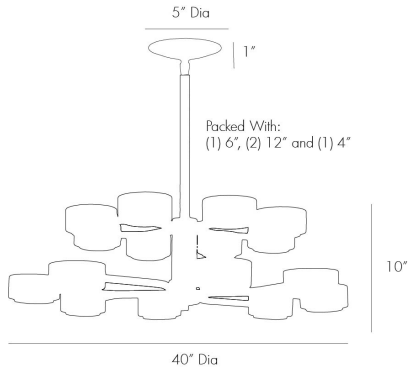

## JALEN TWO TIER CHANDELIER

89438  
 H: 15 IN, Dia: 40.00 IN  
 Bronze, Vintage Brass, Frosted Glass  
 Contract Suitable As Is

Bronze and brass combine to create this large-scale, modern 16-light chandelier, an updated take on the smaller Jalen Chandelier (89974). Eight horizontal rods, four on each tier, split into two to give way to contrasting vintage brass shades and frosted glass diffusers. Perfect over a large dining table or as the focal point above an island in a grand kitchen. Additional pipe available (PIPE-120). Damp-rated, although limited covered outdoor conditions may affect finish.

### DIMENSIONS

Shade	Top: 6.00 IN, Dia: 6.00 IN, Side: 3 IN
Diffuser	Dia: 4.50 IN
Chandelier	H: 10 IN, Dia: 40.00 IN
Minimum Hanging Height	15 IN
Maximum Hanging Height	48 IN
Canopy	H: 1 IN, Dia: 5.00 IN