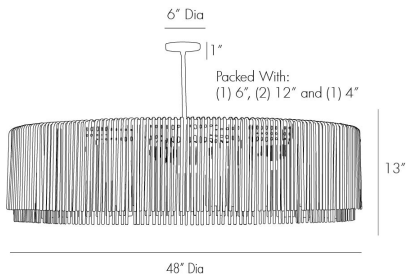

ARTERIORES

ROYALTON SMALL CHANDELIER

89329

H: 17 IN, Dia: 48.00 IN

Clear

Contract Suitable As Is

A scaled-down, updated take on the popular Royalton design, now featuring eight lights instead of four Clear glass rods lend a transitional feel to this modern, soft silver-finished steel design. Shown with frosted globe bulbs. Additional pipe available (PIPE-176). Damp-rated, although limited covered outdoor conditions may affect finish. Also available in brown nickel with smoke glass (89328).

APPEARANCE

Material	Glass, Steel
Finish	Soft Silver
Top Coat/Sealant	true

DIMENSIONS

Chandelier	H: 13 IN, Dia: 48.00 IN
Minimum Hanging Height	17 IN
Maximum Hanging Height	47 IN
Canopy	H: 1 IN, Dia: 6.00 IN

WIRING

Rating	Damp
Cord	10 FT IN, Black, SVT
Socket	8, Type A- E26 Keyless
Maximum Watt	100
Voltage	110-120 V

CERTIFICATIONS

Certifications	Mexico Australia, European Union, United Arab Emirates, United States, Canada
----------------	--

COMPLIANCY

UL/ETL	Yes
CB	Yes
RoHS	true

SHIPPING

Shipping Requirements	TruckShip
Product Weight	40 LBS
Gross Weight 1	63.5 LBS
Shipping Box 1	H: 8 IN, L: 49 IN, W: 8 IN

ADDITIONAL INFO

Features	Assembly Required
----------	-------------------