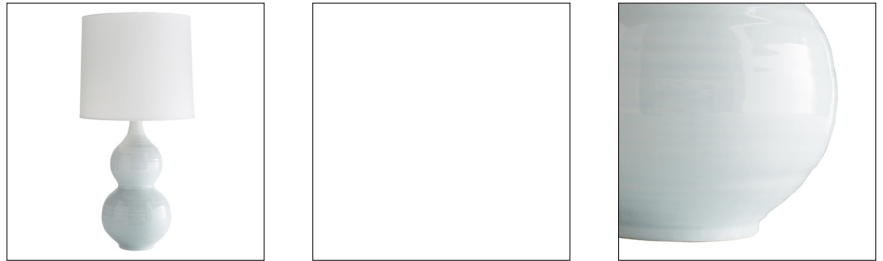

ARTERIOS

LACEY LAMP

17352-151
H: 33 IN, Dia: 16.00 IN
Ice Blue Ceramic
Contract Suitable As Is

This classic ceramic form gets an update with an icy blue glaze. Perfect for coastal environments or any space that needs a subtle stroke of color. Topped with a white linen drum shade and matching ceramic finial. finish will vary.

APPEARANCE

| | |
|--------------------|----------------------------------|
| Material | Ceramic, Linen |
| Finish | White |
| Finish Will Vary | true |
| Top Coat/Sealant | false |
| Finial Description | Porcelain to match - packed with |
| Finial Dimension | 1.5" x 1" |

DIMENSIONS

| | |
|------------|---|
| Shade | Top: 15.00 IN, Dia: 16.00 IN, Side: 14 IN |
| Body | H: 19 IN, Dia: 9.50 IN |
| Foot Print | Dia: 5.00 IN |
| Harp | 9.0 IN |

WIRING

| | |
|--------------|---|
| | 3C,AE,AU,EU,SA,UK,UL |
| Rating | Indoor Only |
| Tilt Test | 8 Degrees - UL |
| Cord | 10 FT, Clear/Silver, Side of Lamp Body, SPT-2 |
| Socket | 1, Black, Type A- E26, 3-Way |
| Switch | 3-Way Rotary, At Socket |
| Maximum Watt | 150 |
| Voltage | 110-120 V |