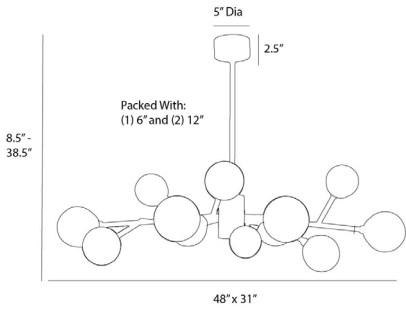

## DALLAS SMALL CHANDELIER

89456

H: 8.5 IN, W: 48 IN, D: 31 IN  
Polished Nickel, Clear Glass  
Contract Suitable As Is

An Arteriors icon gets an update. Mid-century inspiration meets small-scale design with this 12-light, polished nickel take on the Dallas Chandelier and its Sputnik form. Features 12 adjustable arms, each topped with a clear glass globe, to allow for customized constellation creation. Shown with 2 tubular bulbs. Additional pipe available (PIPE-100). Also available in vintage brass (89455) and brown nickel (89406). Damp-rated, although limited covered outdoor conditions may affect finish.

### DIMENSIONS

Globe 1	H: 5.5 IN, Dia: 5.50 IN
Globe 2	H: 4.75 IN, Dia: 4.75 IN
Minimum Hanging Height	8.5 IN
Maximum Hanging Height	38.5 IN
Canopy	H: 2.5 IN, Dia: 5.00 IN

### SHIPPING

Product Weight	17.2 LBS
Gross Weight 1	24.9 LBS
Shipping Box 1	H: 10 IN, L: 44 IN, W: 29 IN