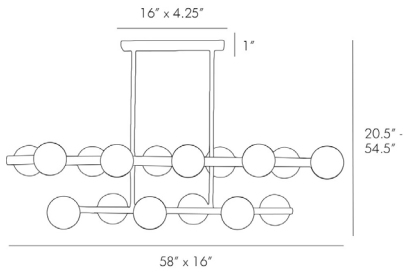

ARTERIORES

WAHLBURG TWO TIERED CHANDELIER

89433

H: 20.5 IN, W: 58 IN, D: 16 IN

Vintage Silver

Contract Suitable As Is

The popular Wahlburg Chandelier (89026) levels up, literally, with the large-scale Wahlburg Two-Tiered Chandelier. The chandelier features 16 stationary lights, all inside opal glass globes to complement the chandelier's vintage silver finish. Perfect to provide plenty of wattage over a table in a grand dining room. Additional pipe available (PIPE-126). Also available in antique brass (89434). Damp-rated, although limited covered outdoor conditions may affect finish.

APPEARANCE

Material	Glass, Steel
Finish	Opal, Vintage Silver
Top Coat/Sealant	true

DIMENSIONS

Globe 1	H: 5.5 IN, Dia: 5.50 IN
Minimum Hanging Height	20.5 IN
Maximum Hanging Height	44.5 IN
Canopy	H: 1 IN, W: 18 IN, D: 4.5 IN

WIRING

Rating	Damp
Cord	10 FT IN, Black, SVT
Socket	16, Type B=E12 Other
Maximum Watt	25
Voltage	110-120 V

CERTIFICATIONS

Cerifications	Mexico Australia, European Union, United Arab Emirates, United States, Canada
---------------	--

COMPLIANCY

UL/ETL	Yes
CB	Yes
RoHS	true

SHIPPING

Shipping Requirements	TruckShip
Product Weight	13.5 LBS
Gross Weight 1	18.2 LBS
Shipping Box 1	H: 14.3 IN, L: 61 IN, W: 61 IN

REPLACEMENT PARTS

Replacement Part 1	PIPE-126
Replacement Part 1 Dim	Vintage Silver Ext Pipe (1) 6" and (1) 12"
Replacement Part 2	PIVOT-106