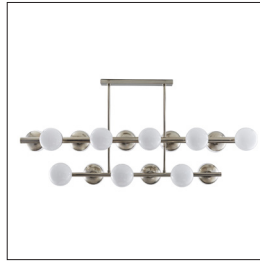

ARTERIORES

WAHLBURG TWO TIERED CHANDELIER

89433

H: 20.5 IN, W: 58 IN, D: 16 IN

Vintage Silver

Contract Suitable As Is

The popular Wahlburg Chandelier (89026) levels up, literally, with the large-scale Wahlburg Two-Tiered Chandelier. The chandelier features 16 stationary lights, all inside opal glass globes to complement the chandelier's vintage silver finish. Perfect to provide plenty of wattage over a table in a grand dining room. Additional pipe available (PIPE-126). Also available in antique brass (89434). Damp-rated, although limited covered outdoor conditions may affect finish.

APPEARANCE

Material	Glass, Steel
Finish	Opal, Vintage Silver
Top Coat/Sealant	true

DIMENSIONS

Globe 1	H: 5.5 IN, Dia: 5.50 IN
Minimum Hanging Height	20.5 IN
Maximum Hanging Height	44.5 IN
Canopy	H: 1 IN, W: 18 IN, D: 4.5 IN