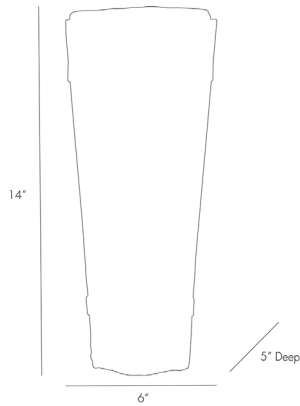

ARTERIO RS

KARINA SCONCE

49132
 H: 14 IN, W: 6 IN, D: 5 IN
 Antique Brass
 Contract Suitable As Is

The Karina Sconce's seedy glass shade combines with its antique brass-finished steel backplate to a wholly unique and warming glow. The form and finish of the shade almost resemble a carved piece of granite. Damp-rated, although limited covered outdoor conditions may affect finish. finish will vary.

APPEARANCE

Material	Glass, Steel
Material Type	Plated, Seedy
Finish	Antique Brass, Clear
Finish Will Vary	true
Top Coat/Sealant	true
Link	Welded

DIMENSIONS

Center Of Mount From Btm	7 IN
Backplate	H: 14 IN, W: 6 IN, D: 1 IN
Mount	H: 4 IN, Dia: 4.00 IN

COMPLIANCY

UL/ETL	Yes
CB	Yes
RoHS	true

SHIPPING

Product Weight	5.5 LBS
Gross Weight 1	7.8 LBS
Shipping Box 1	H: 15 IN, L: 21 IN, W: 13 IN

ADDITIONAL INFO

Features	Assembly Required
Hanging Orientation	Horizontal and Vertical