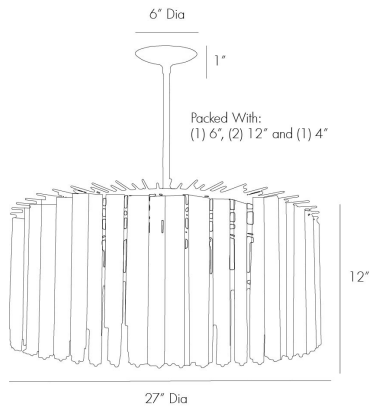

## NESSA ROUND CHANDELIER

89425

H: 15 IN, Dia: 27.00 IN

Clear

Contract Suitable As Is

The smaller space with lower ceilings finally has its focal point with the Nessa Round Chandelier, the more compact cousin of the larger, oval Nessa Chandelier (89009). The polished nickel circular frame is adorned with clear fluted glass rods, all individually attached, adding to the design's glam quotient. Shown with small clear tubular bulbs. Additional pipe available (PIPE-100). Also available in antique brass (89424). Damp-rated, although limited covered outdoor conditions may affect finish.

### DIMENSIONS

Chandelier	H: 12 IN, Dia: 27.00 IN
Minimum Hanging Height	15 IN
Maximum Hanging Height	49 IN
Canopy	H: 1 IN, Dia: 6.00 IN