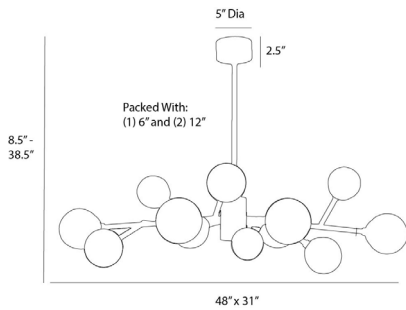

## DALLAS SMALL CHANDELIER

89406

H: 8.5 IN, W: 48 IN, D: 31 IN

Brown Nickel, Smoke Glass

Contract Suitable As Is

An Arteriors icon gets an update. Mid-century inspiration meets small-scale design with this 12-light, brown nickel take on the Dallas Chandelier and its Sputnik form. Features 12 adjustable arms, each topped with a smoke glass globe, to allow for customized constellation creation. Shown with 2 tubular bulbs. Additional pipe available (PIPE-103). Also available in polished nickel (89456) and vintage brass (89455). Damp-rated, although limited covered outdoor conditions may affect finish.

### DIMENSIONS

Minimum Hanging Height	8.5 IN
Maximum Hanging Height	38.5 IN
Canopy	H: 2.5 IN, Dia: 5.00 IN

### SHIPPING

Product Weight	17.2 LBS
Gross Weight 1	24.9 LBS
Shipping Box 1	H: 10 IN, L: 44 IN, W: 29 IN